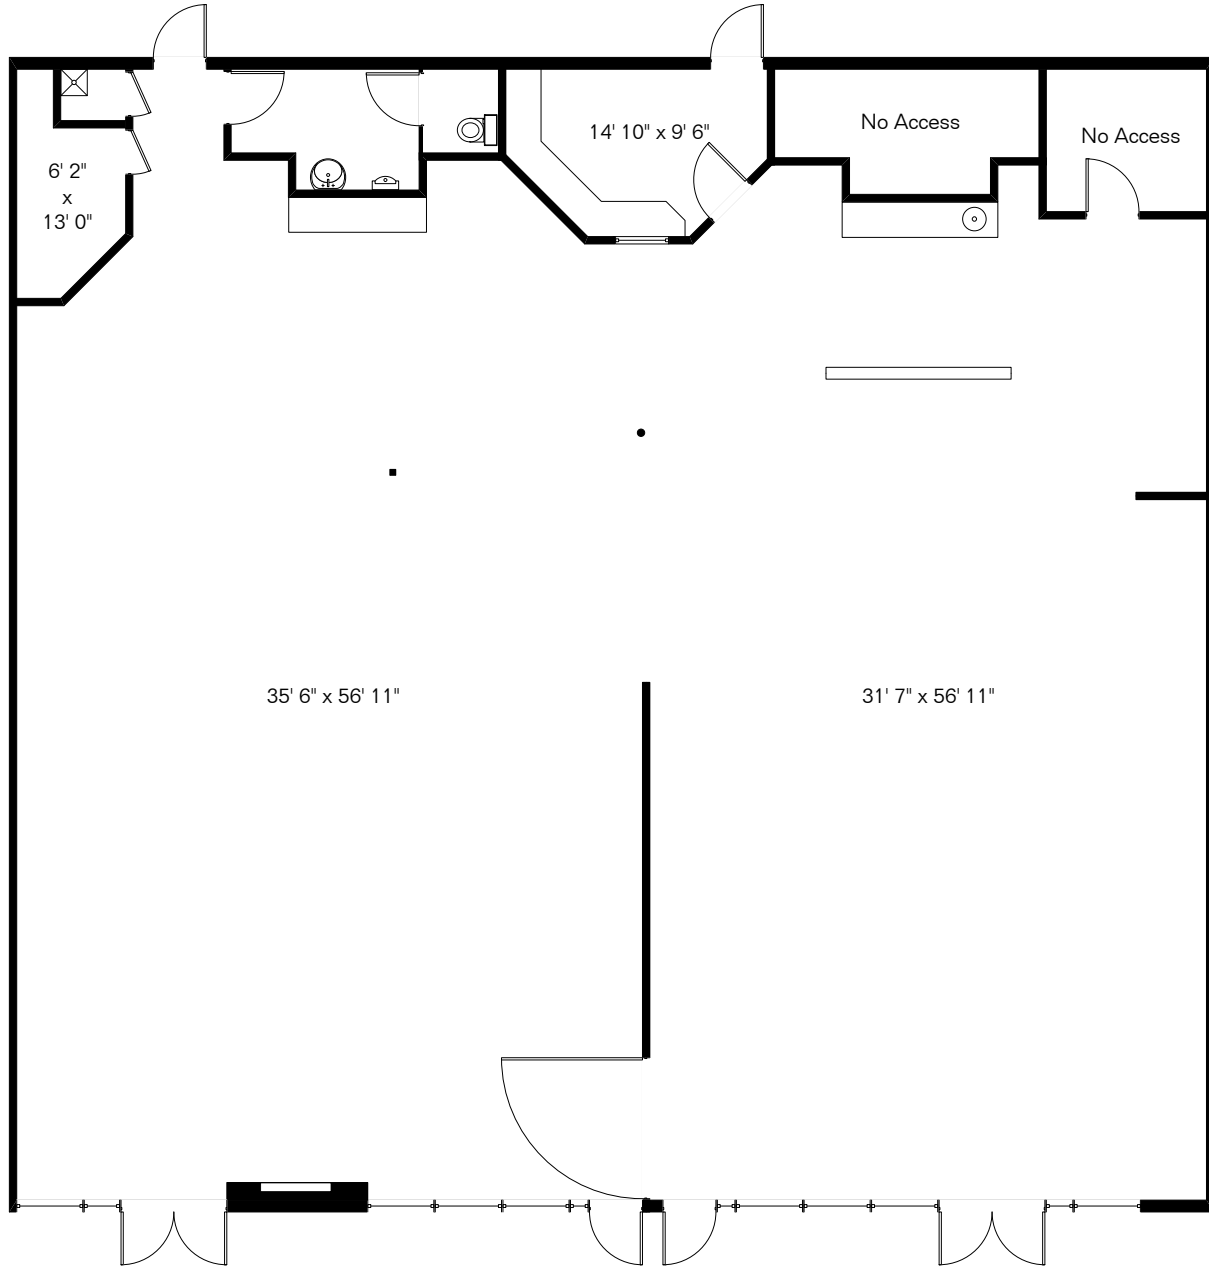

The square footages and room size information are deemed to be reliable but are not guaranteed and should be independently verified.

# 10050 W Bell Rd Suites 44,45,46

Gross 4,449 Sq Ft

Site Visit September 2019

0 ft. 6 ft. 10 ft. 20 ft.

Copyright 2019 Floor Plans First! LLC  
All Rights Reserved.

[www.FloorPlansFirst.com](http://www.FloorPlansFirst.com)